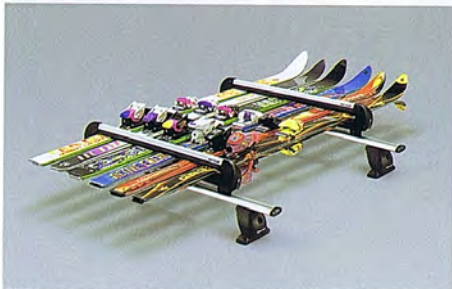

27 Ski attachment (Maximum 6 sets)
E361EAG550 W
For 6 sets of skis or 4 snowboards.
Usable width: 640 mm.