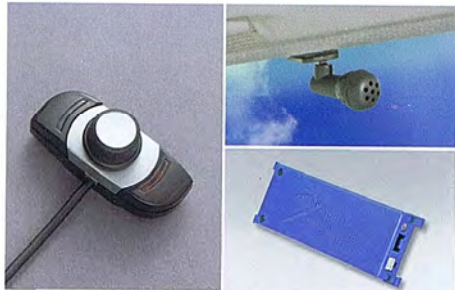

Protects cargo area. Carpet with air cleaning function.

W

44 Dog guard (K/M)

F551EAG000

Separates cargo room from passenger area, applicable for ISOFIX child seat.

W

Image: vehicle is presented with Cargo net, Cargo tray, Cargo room plate and Cargo step panel