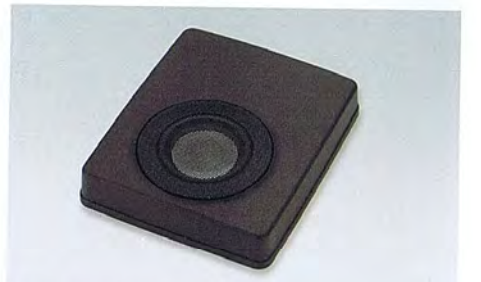

58 Subwoofer

H630SAG000

W

Adds 120 watts of power, and delivers super bass sound you not only hear but feel.

Image: vehicle is presented with DVD Navigation, Aluminium shift knob, Round type ashtray and Dual console box