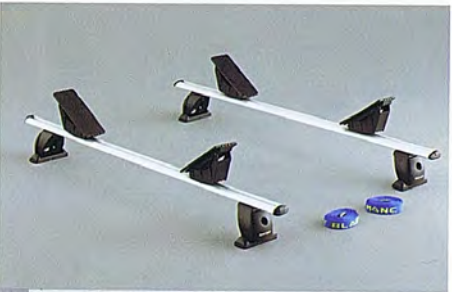

26 Kayak attachment
E361EAG600 W
For 1 kayak.