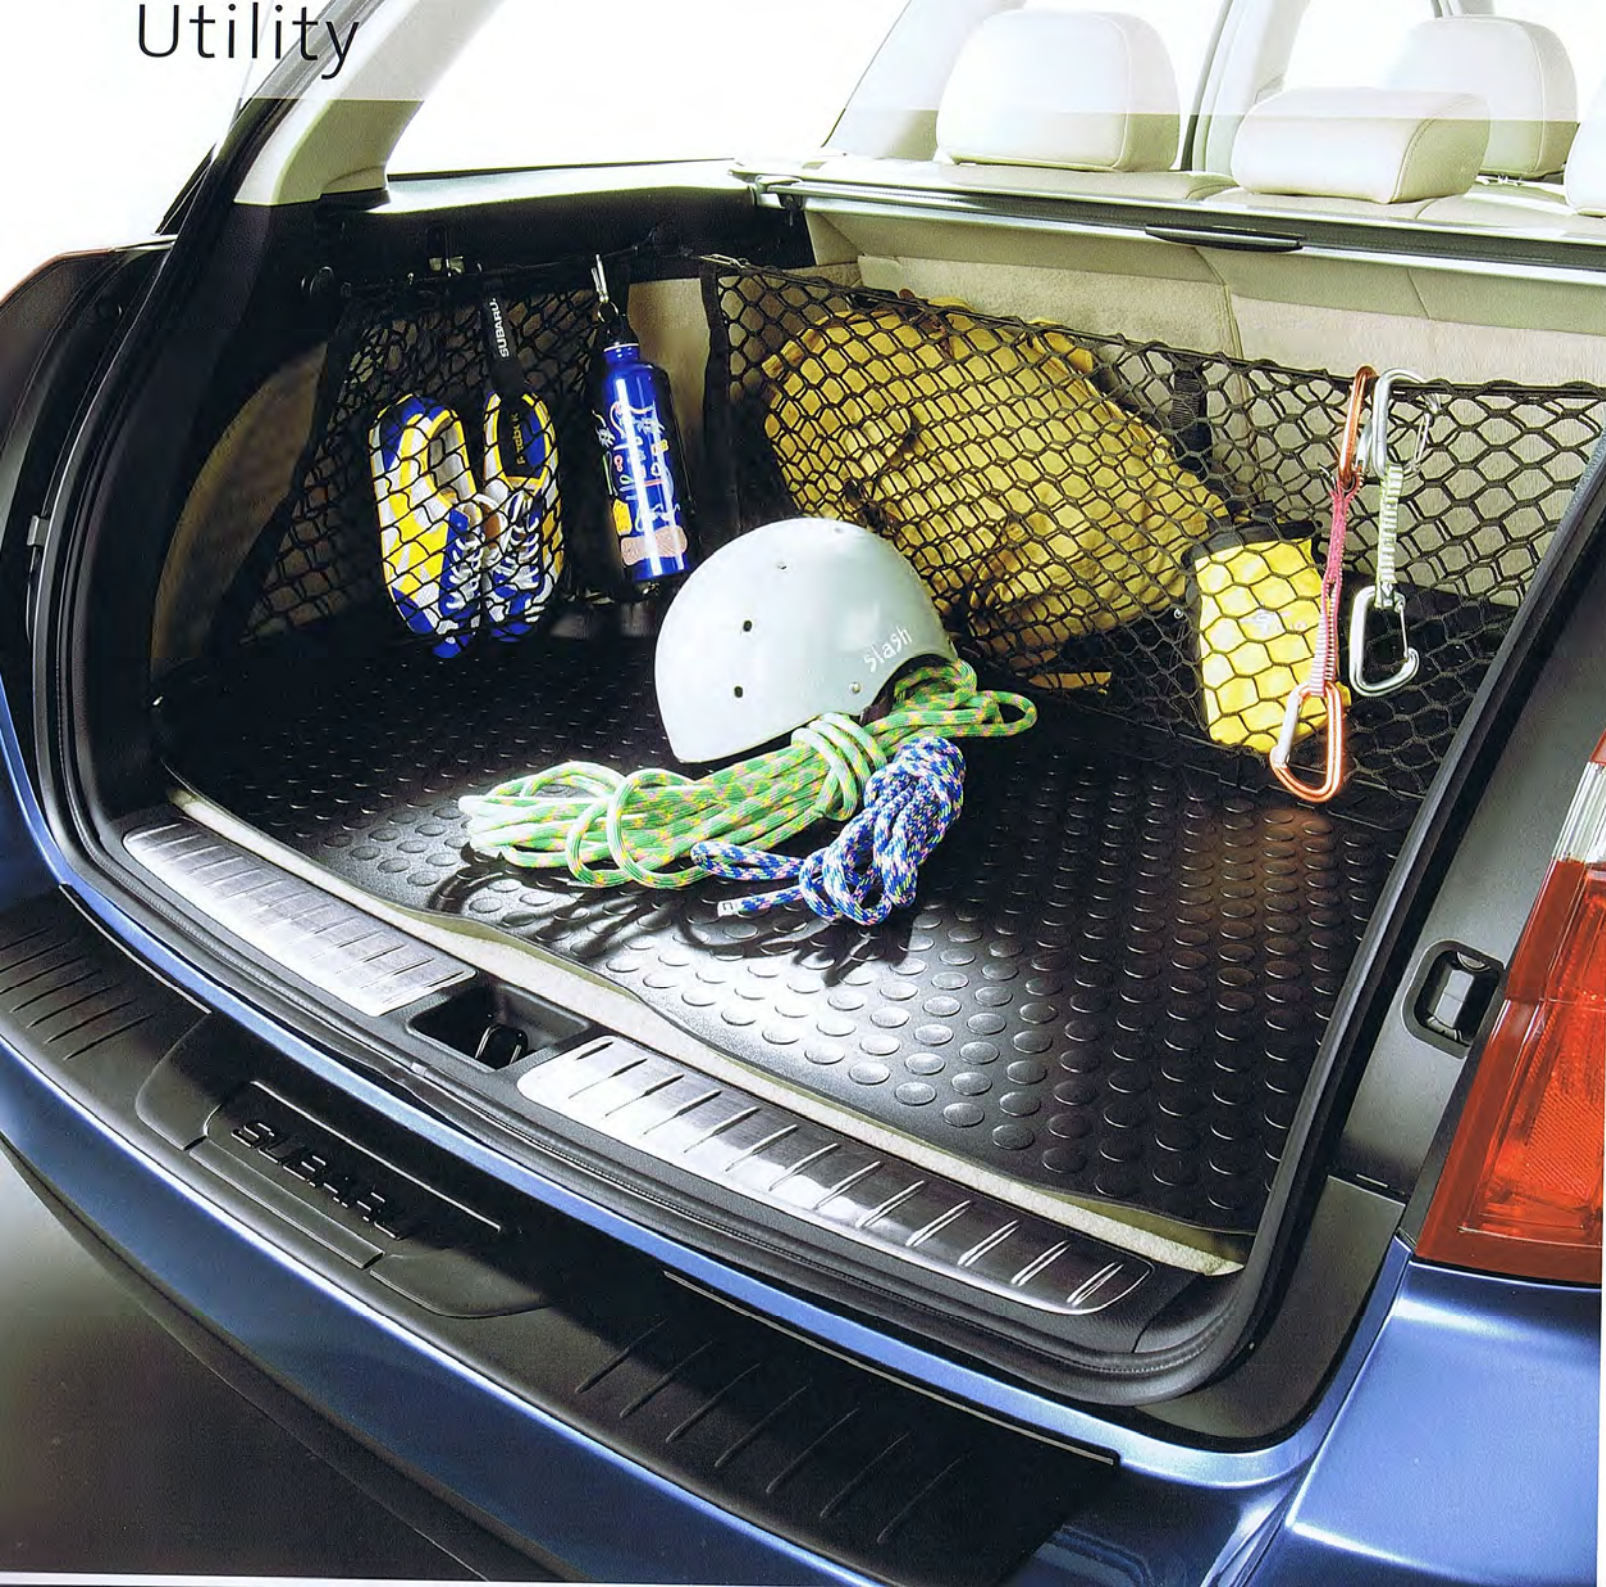

Utility

34 Rain sensor

SEWAYA8000

Activates wiper blades automatically.

E