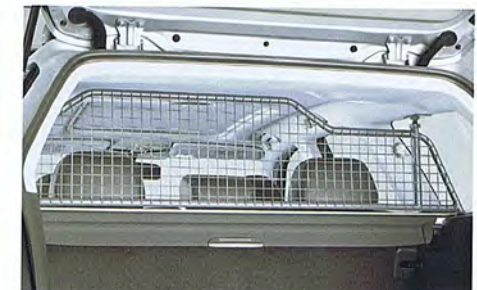

43 Dog guard (G/M)
F551EAG011 W
Separates cargo room from passenger area, applicable for ISOFIX child seat.