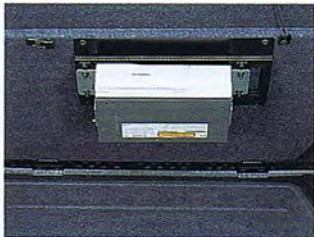

Special speakers enhance high-frequency
audio.

86 

CD changer
H6250AE500

Stores 6 CD.

87 

CD changer bracket (Sedan)
H6210FE902

Attachment required to mount CD changer
or Navi unit.

88 