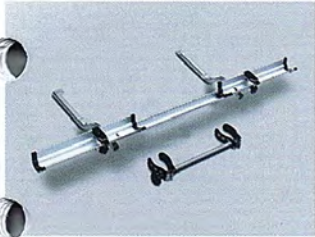

42 **E**

Ski attachment (Maximum 6 sets)

E361EAG550

For 6 sets of skis or 4 snowboards.
Usable width: 640 mm.

43 **E**

Ski attachment (Maximum 4 sets)

E361EAG500

For 4 sets of skis or 2 snowboards.

44 **E**

Bicycle holder (Basic)

E361ESA701

Fits perfectly on the carrier base.

45 **E**

Bicycle holder (Barracuda)

E361ESA501

Bike holder with aerodynamic design, easy bike installation.