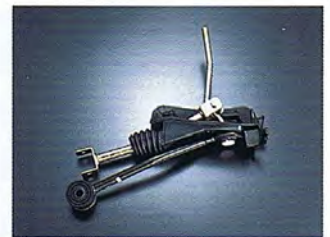

CD changer bracket (Wagon)
H6210FE900

Attachment required to mount CD changer
or Navi unit.

As a genuine accessory, FHI and STI
developed corroboration with the concept
of "total tuning" to promote in good balance
for the performance of the original vehicle.

89 

STI, Sports gauge pack (L.H.D.)

Turbo boost, oil temp, oil pressure gauge.
* To be released from January '06.

90 

STI, Short gear shift lever (6MT)
C1010FE001

Quick gear change and a more rigid &
direct shift feeling.