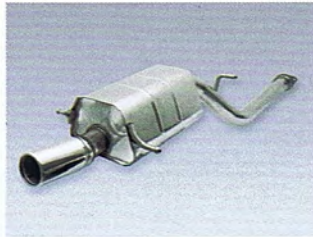

Waist spoiler

E7210FE200##

Primed waist spoiler adds a sporty touch to your vehicle.

12 W

Side visor

E3610FE000 / E3610FE010

Allows windows to stay open for ventilation during unsettled weather.

13 E