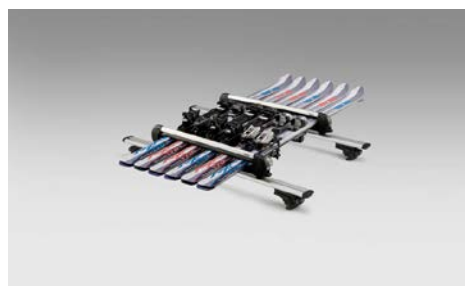

56 Kayak Carrier
SETHAL7000
Requires Roof Rail.

57 Ski Carrier (max 4 pairs)

E365EAG500

Max 4 pairs or 2 snowboards. Requires Roof Rail.

58 Ski Carrier (max 6 pairs)

E361EAG550

Max 6 pairs or 4 snowboards. Requires Roof Rail.

59 Bike Carrier (Basic)

E365ESC100

Requires Roof Rail.

60 Bike Carrier (Barracuda)

E361ESA501

Requires Roof Rail.

61 Rear Bike Carrier (2 bike, 13-pin)

E365EFJ200